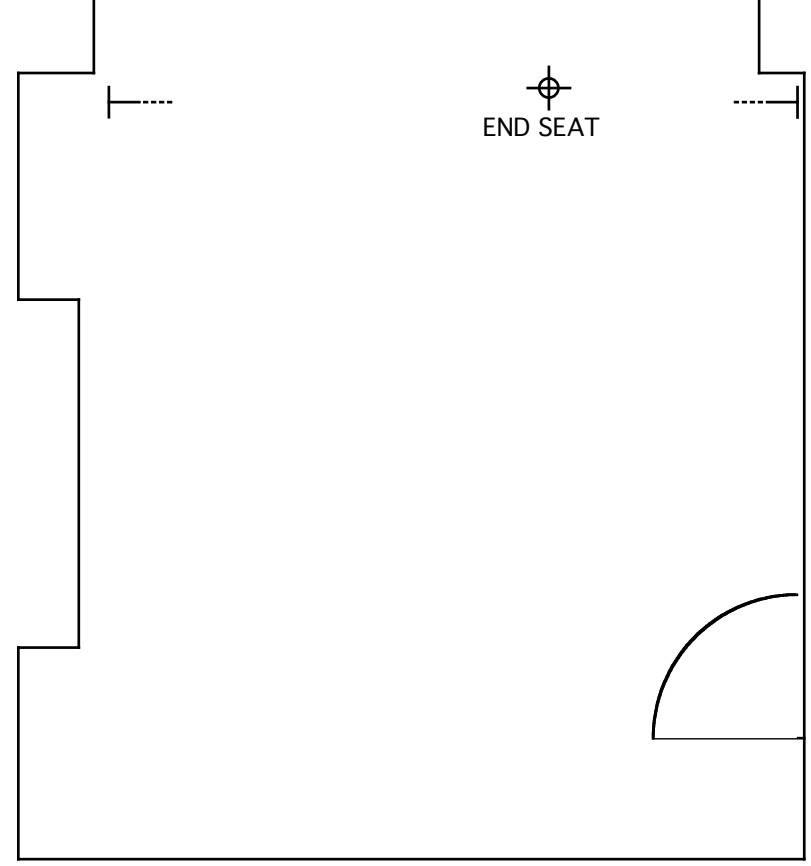

Rear walls of the stage are 2.6m high

All LX bars have 6 circuits
There are 6 floor circuits on the stage

CORPUS CHRISTI COLLEGE PLAYROOM

CLIENT

PRODUCTION

LIGHTING BY

DRAWN BY

SCALE 1:50