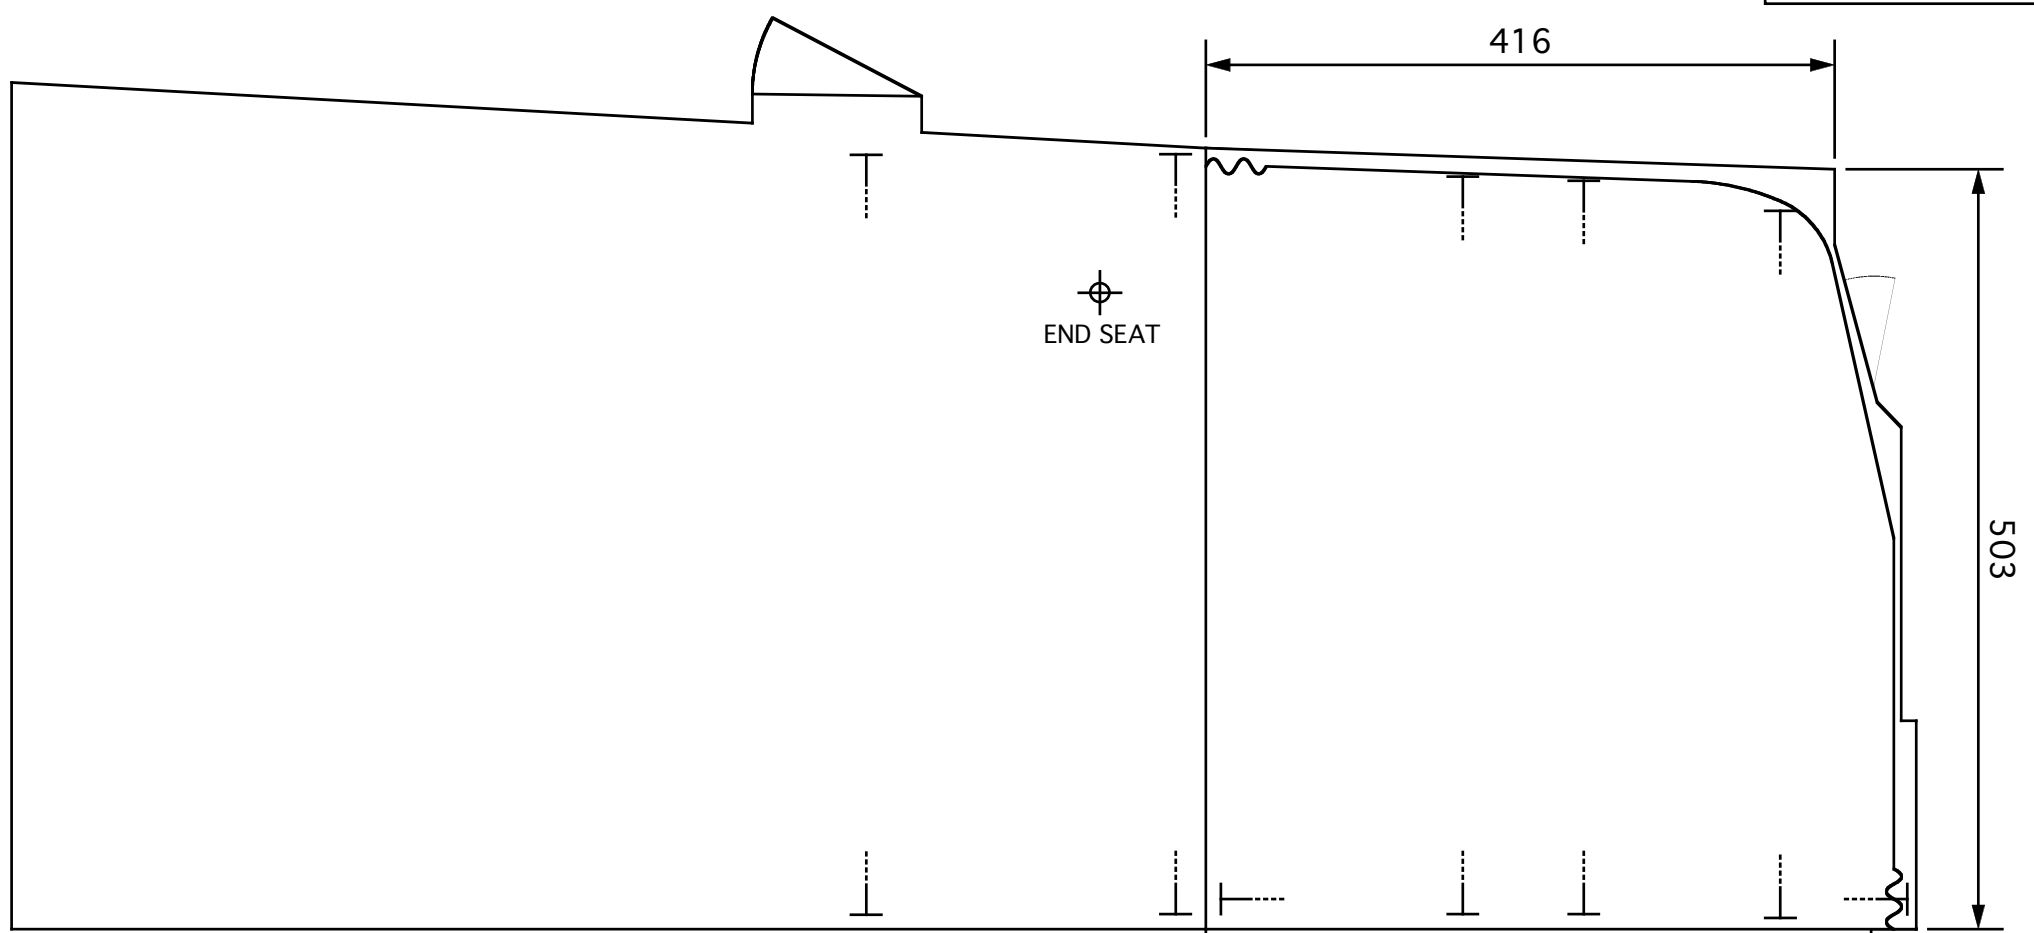

Rear walls of the stage are 2.6m high

All LX bars have 6 circuits
There are 6 floor circuits on the stage

CORPUS CHRISTI COLLEGE PLAYROOM

CLIENT

PRODUCTION

LIGHTING BY

DRAWN BY

SCALE 1:50